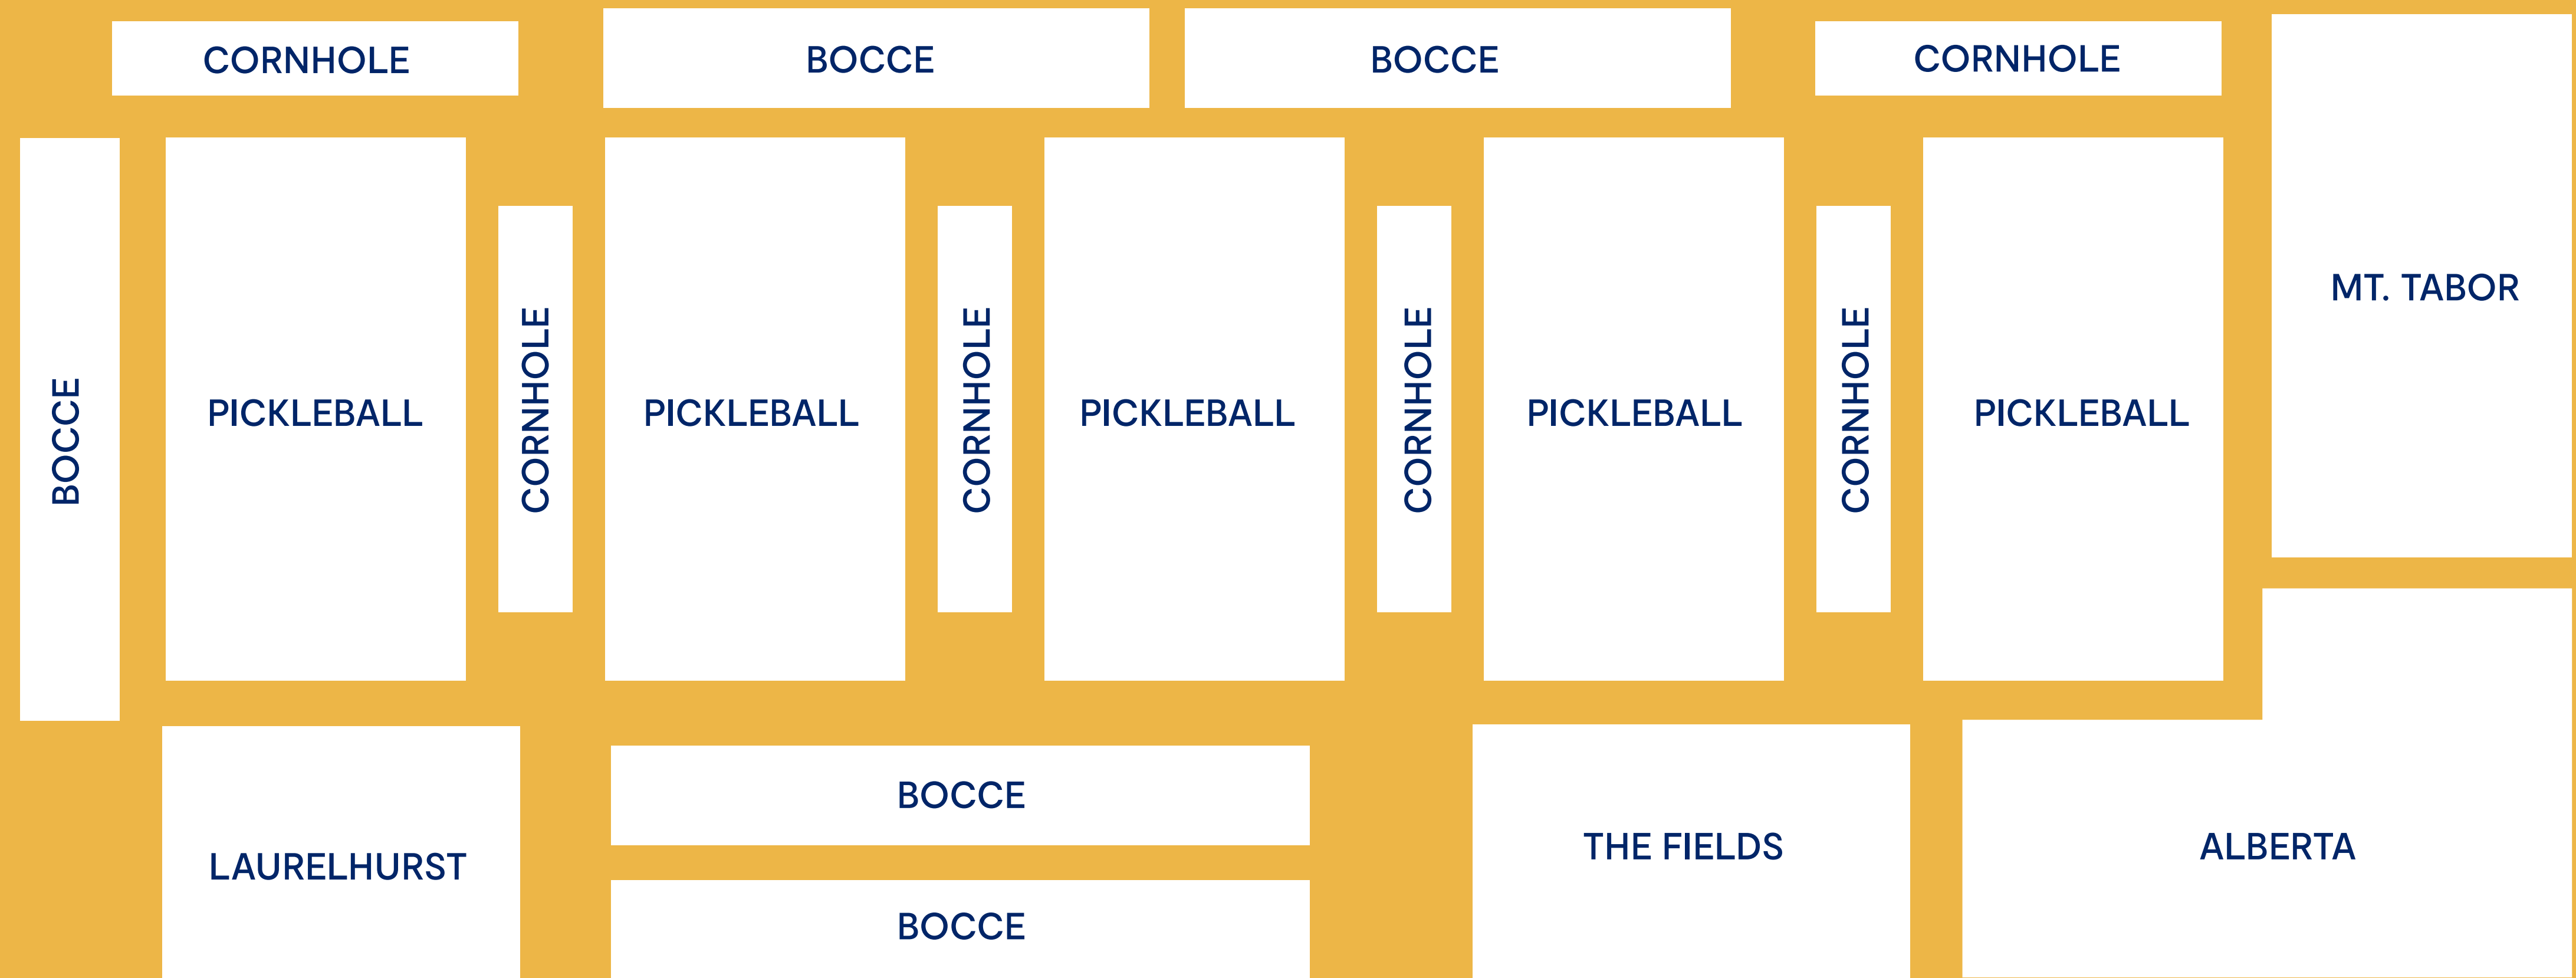

OUR SPACE

We've got a huge space that includes 5 indoor pickleball courts, 6 outdoor pickleball courts, 5 bocce ball courts, 6 cornhole courts, and 10 ping pong tables! Below is an overview of the courts and our four event spaces.