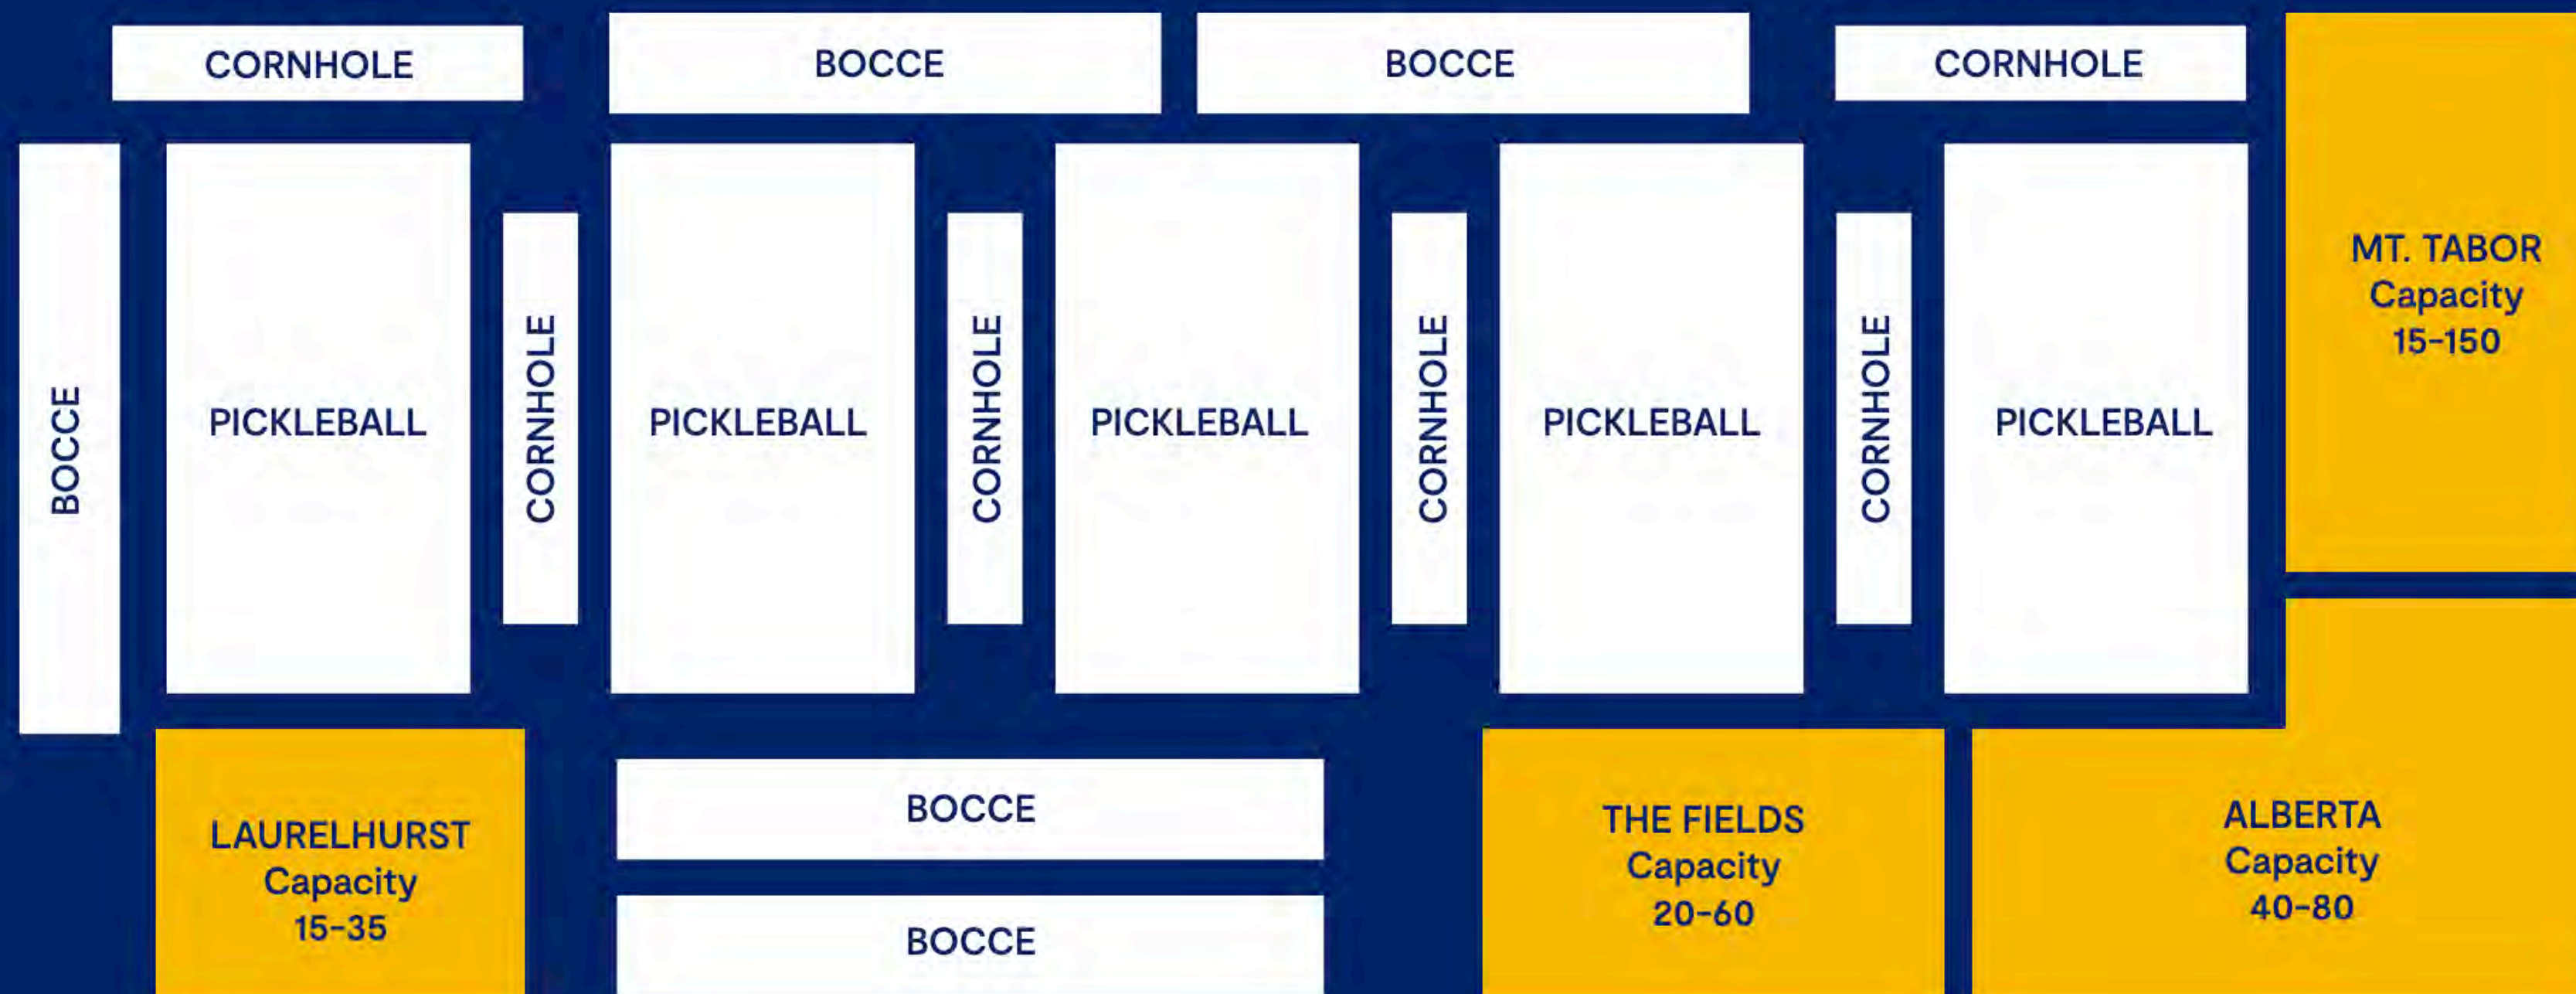

STEP 1. EVENT SPACES

Choose the event space that best fits your party size. Each space is bookable for 2 – 4 hours and has multiple game packages to choose from.

Our event spaces include private seating, catered buffet, and any of our portable games (ping pong, cornhole, and giant jenga) space permitting.

Alberta and Laurelhurst spaces include lounge seating.

<i>EVENT ROOM PRICING</i>	2HR	3HR	4HR
LAURELHURST	$75	$105	$135
THE FIELDS	$150	$210	$270
ALBERTA	$150	$210	$270
MT. TABOR	$225	$325	$425